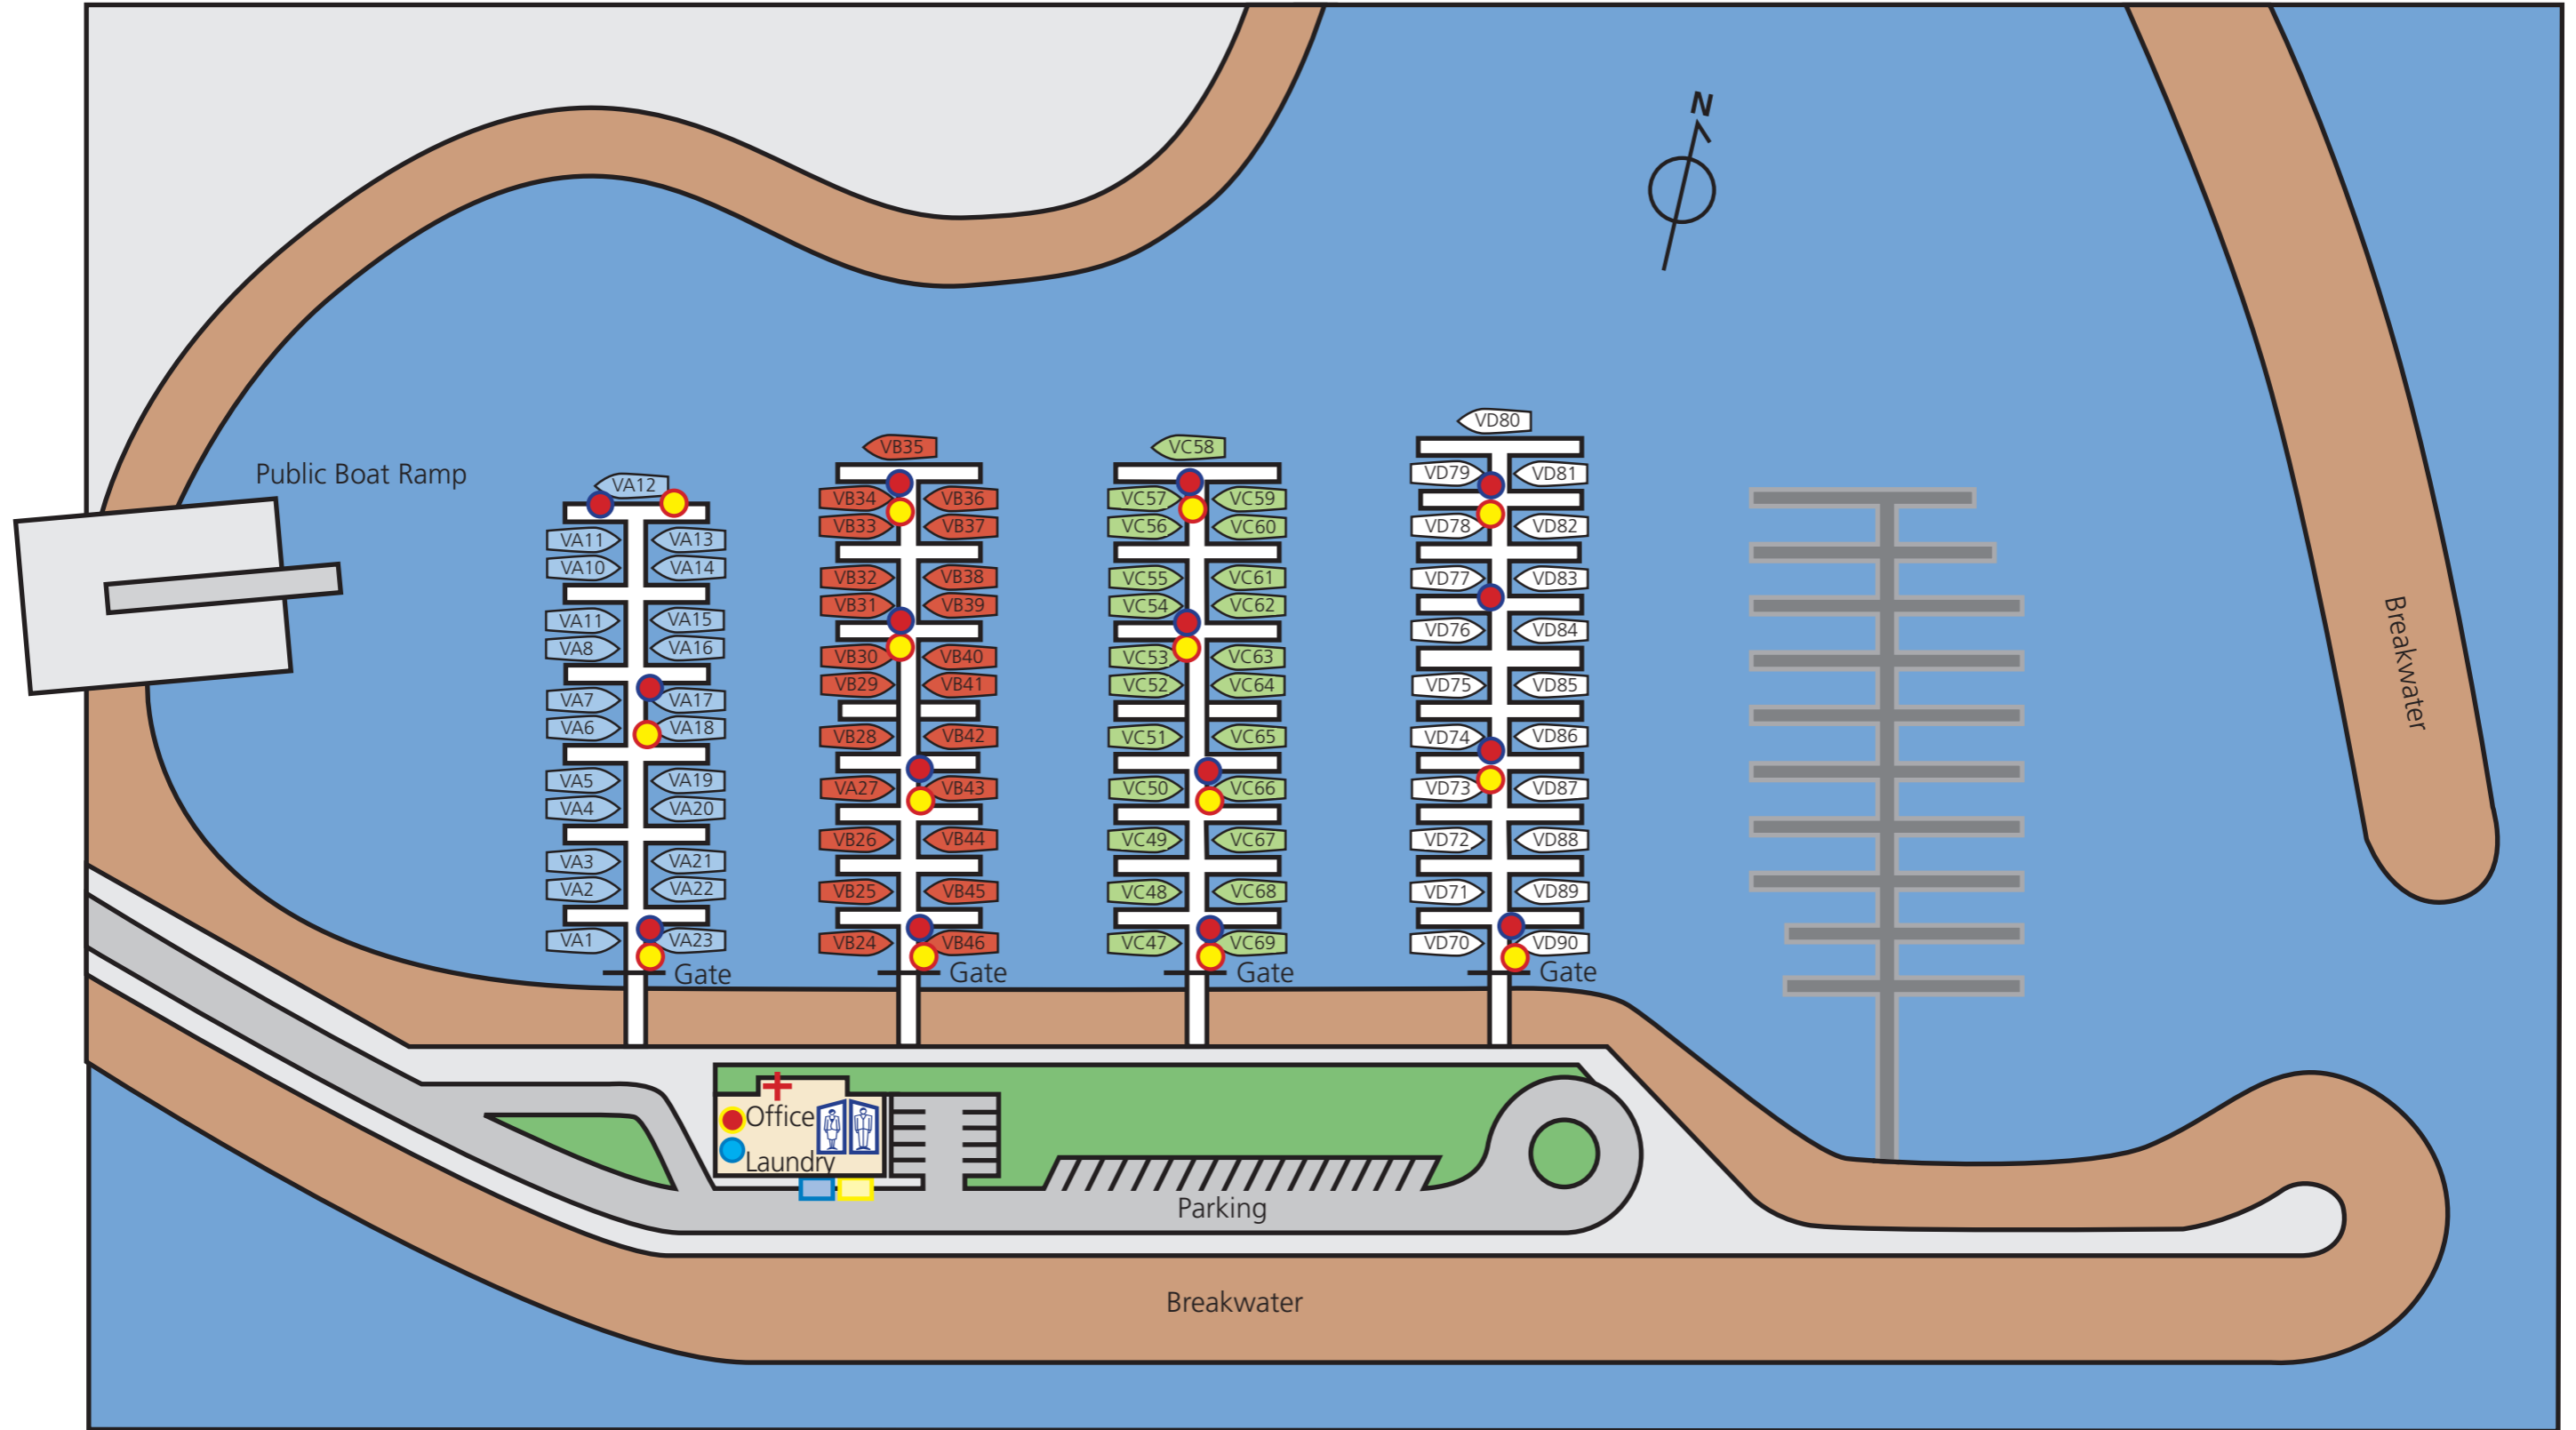

# Cruising Yacht Club of South Australia - Port Vincent Marina

 Emergency Bilge or Fire Pump  
Call 0414 611 110 for access

 Fire Extinguisher

 Fire Hose

 Oil Spill Kit  
Call 0414 611 110 for access

 First Aid

 Showers and Toilets

 Rubbish Bins